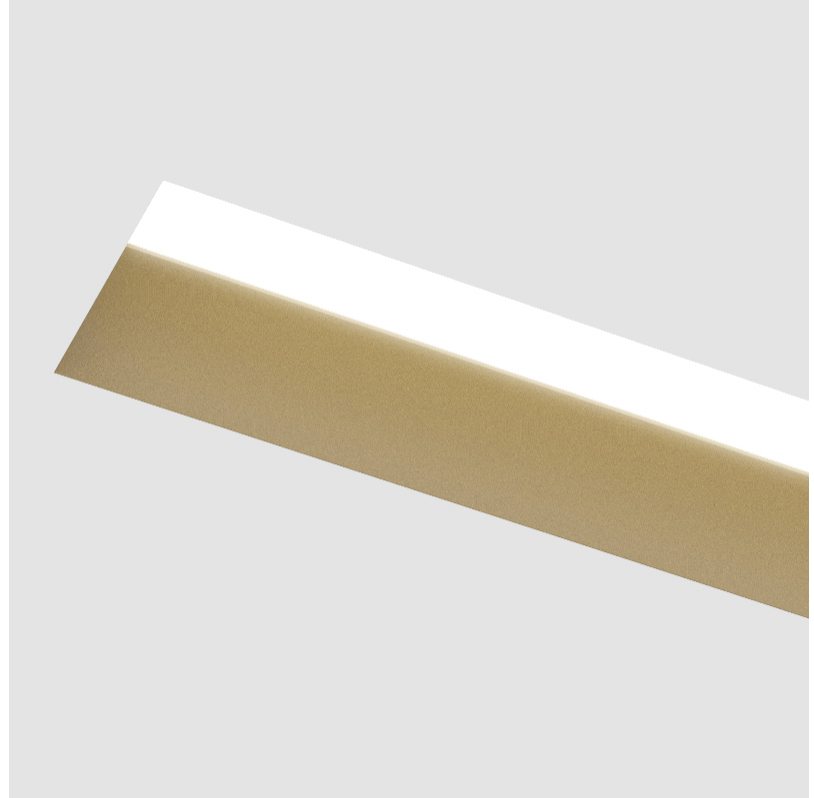

PHYSICAL

Shape: Rectangle
Length (mm): 880
Length (in): 34 5/8
Width (mm): 75
Width (in): 2 15/16
Height (mm): 135
Height (in): 5 5/16
Ceiling Thickness (mm): 10 / 12.5 / 15
Ceiling Thickness (in): 3/8 or 1/2 or 9/16
Min. Recessing Depth (mm): 170
Min. Recessing Depth (in): 6 11/16
Light Distribution: Direct
Weight (kg): 3.786
Weight (lbs): 8.33
Diffuser: PMMA - Opal
Fixture Finish: SSR / BKV / CWI / CRY / HAB / UFT / ITA / RUA / FTG / MYG / LOD / PUS / FRO / FUP / KIA / POP / BLS / SPG / MEY / GOH / GUM / CHC / COM / ABZ / JAG / OBR / MOS / ROR
Fixture Material: Aluminum
Cut-out Measurements: 890mm / 35 1/16" x 92mm / 3 5/8"
Upon Request: Unique Sizes Unique Ceiling Thickness

ELECTRICAL

Lamp Type: LED (Zhaga Standard)
Input Wattage (W): 15.2
Total Output Wattage (W): 12 / 11.2 (3500K)
Dimming: 0-10V Dimming / Phase Dimming (120Vac Only)
Driver Included: Yes
Driver Location: Integrated
Driver Type: Constant Current - 120 / 277Vac
Driver Class: Class 2
Input Voltage (V): 120 - 277
Constant Current (MA): 350 / 375 (3500K)

LED

Color Temperature (°K): 3000 / 3500 / 4000
Max. Delivered Lumen (lm): 1030 / 1058 / 1080
CRI: >90 CRI
Lamp Life (hrs): 50000
Upon Request: Special Color Temperature RGB-W Tunable White CRI (no minimum qty) price increase + longer lead time

OPTICAL

RATINGS AND CERTIFICATIONS

Certified By: Certified for North American Standards
IP rating: IP20